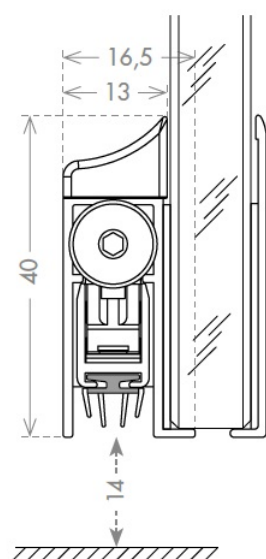

PRODUCT SHEET

Description:

Drop Down Alu Profile, "B" ,F/Glass Doors, 830mm, W/Adhesive Tape, 40mm Profile Height, 14mm Drop Function, Can be shorten, 150mm on the opposite Side to the Plunger, Tested to 200.000, closing Cycles, Anodized Finish, Balloon Silicon Seal (B)

Item number:

15.22.649-0

Units	Box	Carton	HS Code	Barcode
Set	1	20	8302415000	
				5704866460149

PLUNGER TYPE

SEALS

B

SISO A/S

Mileparken 11
DK-2740 Skovlunde
Denmark
VAT: DK 24786013